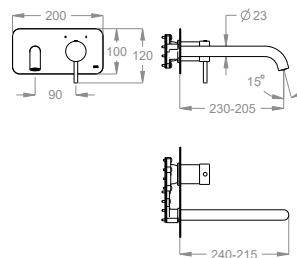

External part for wall-mounted built-in basin mixer with plate, 240 mm long, center distance 225 mm long.

Available finishings

Chrome

10.00
Chrome

Black to White

28.00
Burning Black

36.00
Dark Graphite

38.00
Warm Grey

Item equipped with cache aerator.

0500634

Item equipped with ceramic disc cartridge.

0590576

Water saving item.

6 L/min

DVGW certified item.

EN 817