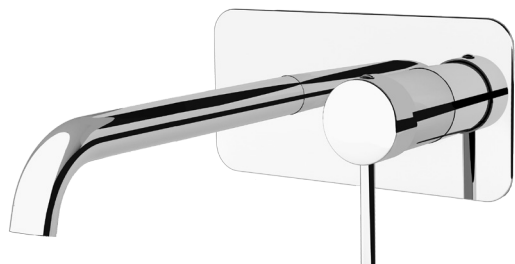

External part for wall-mounted built-in basin mixer with plate, 240 mm long, center distance 225 mm long.

Available finishings

Chrome

10.00
Chrome

Black to White

28.00
Burning Black

36.00
Dark Graphite

38.00
Warm Grey

31.00
Icy Grey

33.00
Light Sand

20.01
White Chalk

Brushed

44.00
Frosted Silver

40.00
Deep Bronze

41.00
Urban Brass

47.00
Industrial Copper