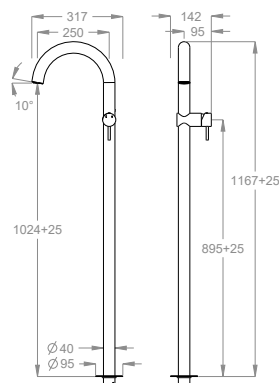

External part for floor-mounted wash basin mixer, 1100 mm high, center distance 250 mm long.

Available finishings

Chrome

Black to White

Brushed

Matt Luxe

Matt Golden

Special Outfits

Technical details

Item requiring a floor installation.

Item equipped with cache aerator.

Item equipped with ceramic disc cartridge.

0500629

0590586

Water saving item.

6 l/m