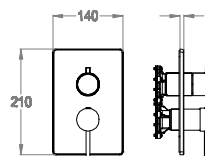

External part for wall-mounted built-in shower mixer with three-way diverter.

Available finishings

Chrome

10.00
Chrome

Black to White

28.00
Burning Black

36.00
Dark Graphite

38.00
Warm Grey