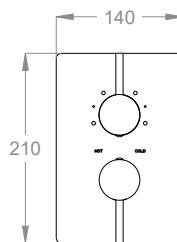

External part for wall-mounted built-in shower mixer with four-way diverter.

Available finishings

Chrome

10.00
Chrome

Black to White

28.00
Burning Black

36.00
Dark Graphite

38.00
Warm Grey

Item equipped with ceramic disc cartridge.

0590576

Item equipped with diverter cartridge.

0590577

Item with two inlets and four outlets.

DVGW certified item.

EN 817

Complementary necessary articles