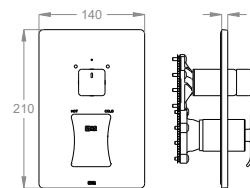

External part for wall-mounted built-in shower mixer with two-way diverter.

Available finishings

Chrome

10.00
Chrome

Black to White

28.00
Burning Black

36.00
Dark Graphite

38.00
Warm Grey