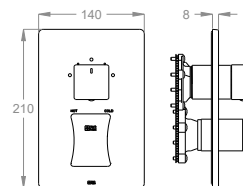

External part for wall-mounted built-in shower mixer with three-way diverter.

Available finishings

Chrome

10.00
Chrome

Black to White

28.00
Burning Black

36.00
Dark Graphite

38.00
Warm Grey