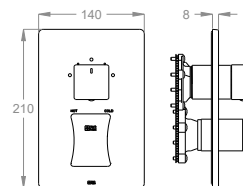

External part for wall-mounted built-in shower mixer with four-way diverter.

Available finishings

Chrome

10.00
Chrome

Black to White

28.00
Burning Black

36.00
Dark Graphite

38.00
Warm Grey