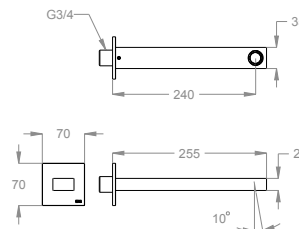

Wall-mounted water spout 3/4", center distance 240 mm, complete length 255 mm.

Available finishings

Chrome

10.00
Chrome

Black to White

28.00
Burning Black

36.00
Dark Graphite

38.00
Warm Grey