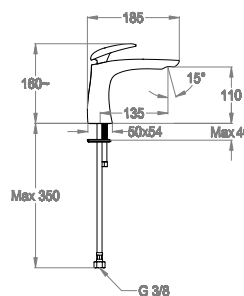

Wash basin mixer, 160 mm high, center distance 135 mm long, WITHOUT POP-UP DRAIN.

Available finishings

Chrome		Chrome + Corian®			
	10.00 Chrome		10.20 Chrome + Glacier White Corian®		
			10.28 Chrome + Deep Nocturne Corian®		
Black to White + Corian®					
	28.28 Burning Black + Deep Nocturne Corian®		36.28 Dark Graphite + Deep Nocturne Corian®		
			20.20 White Chalk + Glacier White Corian®		
			31.20 Icy Grey + Glacier White Corian®		
Matt Luxe + Corian®					
	62.20 Sparkling Silver + Glacier White Corian®		60.28 Ravishing Gold + Deep Nocturne Corian®		61.28 Gentle Copper + Deep Nocturne Corian®
			62.28 Sparkling Silver + Deep Nocturne Corian®		63.28 Royal Black + Deep Nocturne Corian®
			64.28 Silky Rose + Deep Nocturne Corian®		
Matt Golden + Corian®					
	43.28 Matt Majestic Gold + Deep Nocturne Corian®		45.28 Matt Deluxe Gold + Deep Nocturne Corian®		
Special Outfits + Corian®					
	76.28 Ocean Dream + Deep Nocturne Corian®		77.28 Blazing Sunset + Deep Nocturne Corian®		
			78.28 Mocha Coffee + Deep Nocturne Corian®		
			79.28 Brown Caramel + Deep Nocturne Corian®		

Technical details

Item requiring a deck installation.

Item equipped with cache aerator.

Item equipped with flex hoses.

Item equipped with ceramic disc cartridge.

Water saving item.

0590539

6 L/min