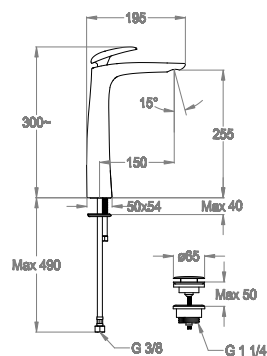

Wash basin mixer, 300 mm high, center distance 150 mm long, WITH CLIC/CLAC POP-UP DRAIN.

Available finishings

Chrome		Chrome + Corian®			
	10.00 Chrome		10.20 Chrome + Glacier White Corian®		10.28 Chrome + Deep Nocturne Corian®
Black to White + Corian®					
	28.28 Burning Black + Deep Nocturne Corian®		36.28 Dark Graphite + Deep Nocturne Corian®		20.20 White Chalk + Glacier White Corian®
	31.20 Icy Grey + Glacier White Corian®				
Matt Luxe + Corian®					
	62.20 Sparkling Silver + Glacier White Corian®		60.28 Ravishing Gold + Deep Nocturne Corian®		61.28 Gentle Copper + Deep Nocturne Corian®
	62.28 Sparkling Silver + Deep Nocturne Corian®		63.28 Royal Black + Deep Nocturne Corian®		64.28 Silky Rose + Deep Nocturne Corian®
Matt Golden + Corian®					
	43.28 Matt Majestic Gold + Deep Nocturne Corian®		45.28 Matt Deluxe Gold + Deep Nocturne Corian®		
Special Outfits + Corian®					
	76.28 Ocean Dream + Deep Nocturne Corian®		77.28 Blazing Sunset + Deep Nocturne Corian®		78.28 Mocha Coffee + Deep Nocturne Corian®
	79.28 Brown Caramel + Deep Nocturne Corian®				

Technical details

- Item requiring a deck installation.
- Item equipped with cache aerator.
0500629
- Item equipped with flex hoses.
- Item equipped with ceramic disc cartridge.
0590539
- Water saving item.
6 L/min
- Item equipped with clic/clac pop-up drain.
0410050