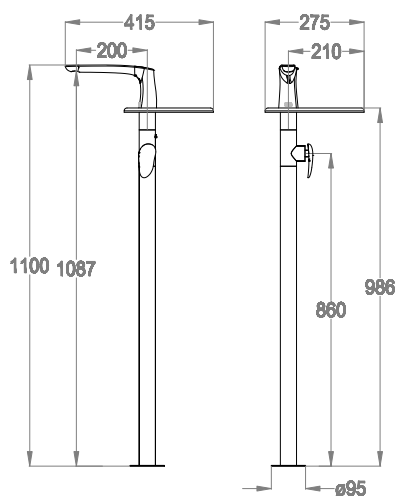

External part for floor-mounted wash basin mixer, 1100 mm high, centre distance 200 mm long, with shelf in DuPont™ Corian®.

Available finishings

Chrome

10.00
Chrome

Chrome + Corian®

10.20
Chrome + Glacier White
Corian®