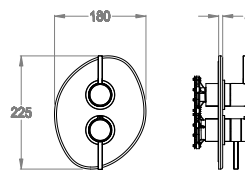

External part for wall-mounted built-in thermostatic shower mixer with stop valve and three-way diverter.

Available finishings

Chrome

Black to White

28.00
Burning Black

36.00
Dark Graphite

38.00
Warm Grey

31.00
Icy Grey