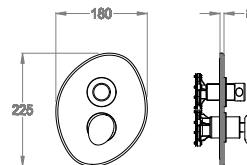

External part for wall-mounted built-in shower mixer with two-way diverter.

Available finishings

Chrome + Corian®

10.20 Chrome + Glacier White Corian®	10.28 Chrome + Deep Nocturne Corian®

Black to White + Corian®

28.28 Burning Black + Deep Nocturne Corian®	36.28 Dark Graphite + Deep Nocturne Corian®	20.20 White Chalk + Glacier White Corian®	31.20 Icy Grey + Glacier White Corian®

Matt Luxe + Corian®

62.20 Sparkling Silver + Glacier White Corian®	60.28 Ravishing Gold + Deep Nocturne Corian®	61.28 Gentle Copper + Deep Nocturne Corian®	62.28 Sparkling Silver + Deep Nocturne Corian®	63.28 Royal Black + Deep Nocturne Corian®	64.28 Silky Rose + Deep Nocturne Corian®

Matt Golden + Corian®

43.28 Matt Majestic Gold + Deep Nocturne Corian®	45.28 Matt Deluxe Gold + Deep Nocturne Corian®

Special Outfits + Corian®

76.28 Ocean Dream + Deep Nocturne Corian®	77.28 Blazing Sunset + Deep Nocturne Corian®	78.28 Mocha Coffee + Deep Nocturne Corian®	79.28 Brown Caramel + Deep Nocturne Corian®

Technical details

Item requiring a wall installation.

Item equipped with ceramic disc cartridge.
0590576

Item equipped with diverter cartridge.
0590574

Item with two inlets and two outlets.

DVGW certified item.
EN 817

Complementary necessary articles

05.1000.0 - FirUnico® universal built-in system.