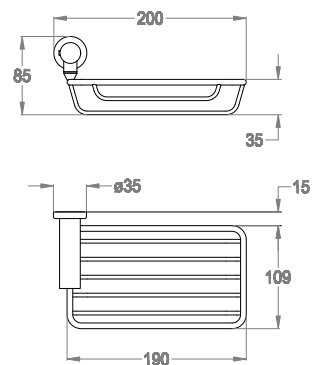

Soap holder basket for shower.

Available finishings

Chrome

10.00
Chrome

Black to White

28.00
Burning Black

36.00
Dark Graphite

38.00
Warm Grey