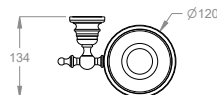

Portasapone a parete.

Finiture disponibili

Chrome

10.00
Chrome

Black to White

28.00
Burning Black

36.00
Dark Graphite

38.00
Warm Grey

31.00
Icy Grey

33.00
Light Sand

20.01
White Chalk

Brushed

44.00
Frosted Silver

40.00
Deep Bronze

41.00
Urban Brass

47.00
Industrial Copper