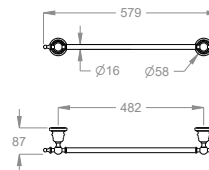

AB.ME06.A

Wall-mounted towel holder, 482 mm long.

Available finishings

Chrome

10.00
Chrome

Black to White

28.00
Burning Black

36.00
Dark Graphite