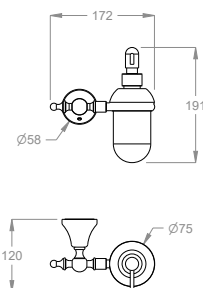

Dispenser a parete.

Finiture disponibili

Chrome

10.00
Chrome

Black to White

28.00
Burning Black

36.00
Dark Graphite

38.00
Warm Grey