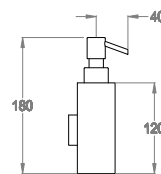

Dispenser a parete.

Finiture disponibili

Chrome

10.00
Chrome

Black to White

28.00
Burning Black

36.00
Dark Graphite

38.00
Warm Grey